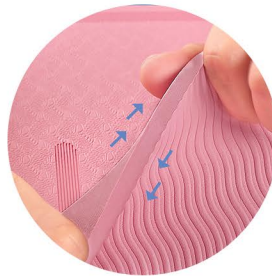

# TPE Yoga Mat

—The Basic Level Yoga Mat

TPE yoga mat is a kind of basic level yoga mat , which can be used in many places including yoga studio for beginners & gym, etc., since it' s relatively soft and can cushion well to protect joints. TPE is a material of natural latex , which is eco-friendly & recyclable. Since the TPE mat has non-slip texture on the surface layer and bottom layer , it has good anti-slip feature when doing poses and that between the mat and the ground.

## KEY FEATURES

Anti slip

Good rebound

Tear resistance

Eco-friendly

Protect joints

Easy to carry

Different textures